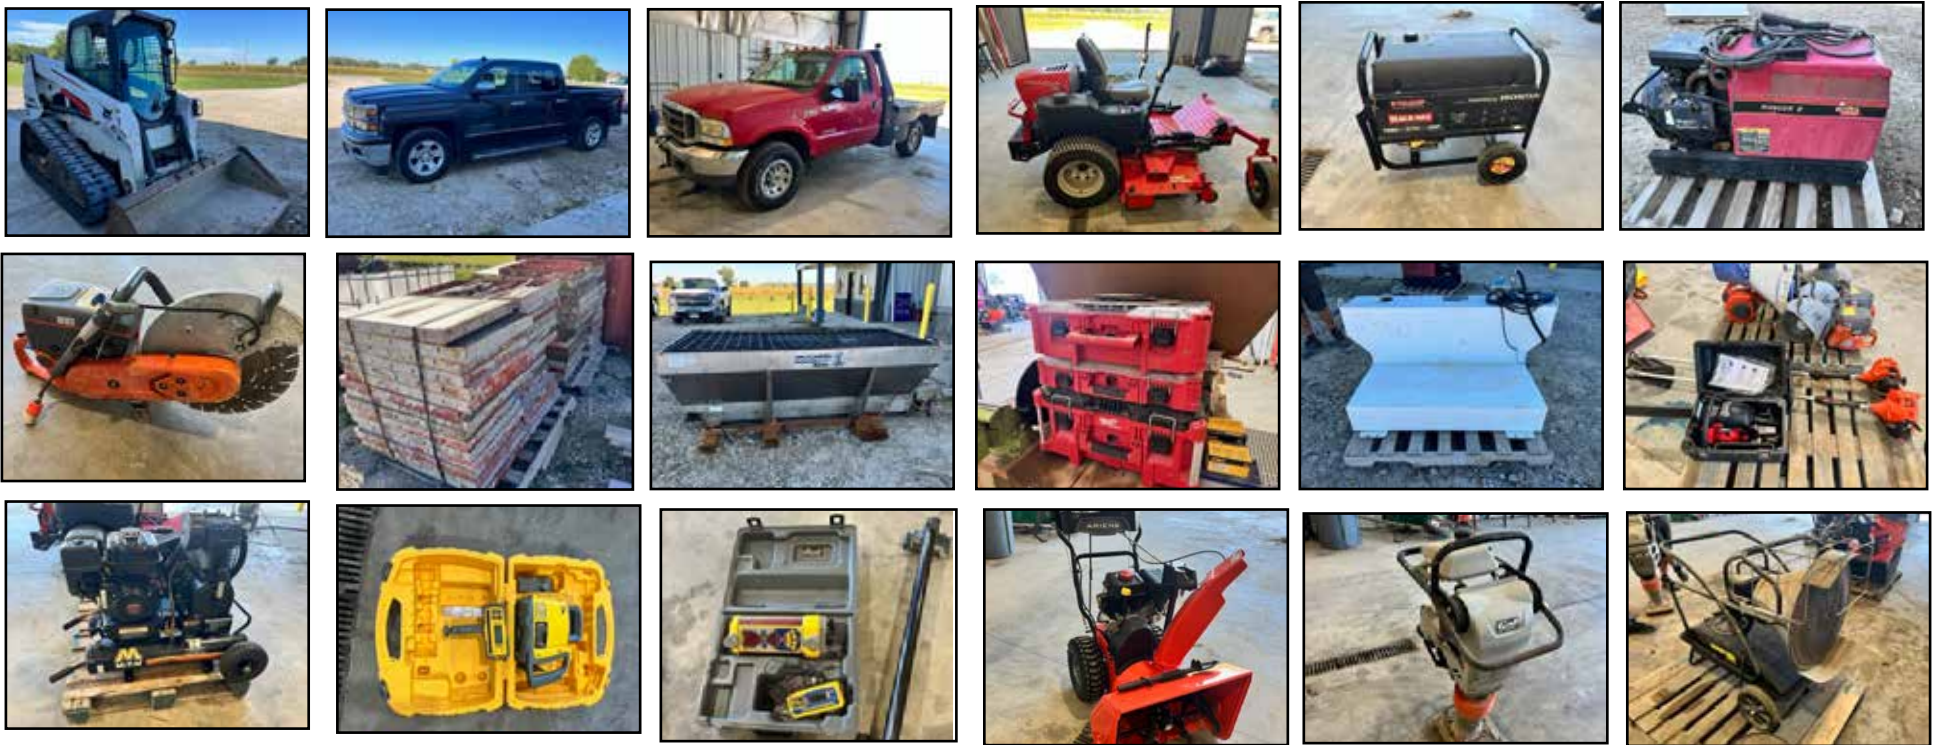

Preview Open House: Monday, October 14th, 5PM to 7:00PM.

Pickup: Day of auction or call Randy 712-540-9640 to make other arrangements for later pickup.

ONLINE AUCTION ITEMS:

2011 Bobcat T630 Skidloader w/80" bucket
 Bobcat 72" Tooth bucket
 Bobcat 48" Pallet forks
 Case 72" Broom
 Bobcat electric salt spreader
 2004 F350 (6.0L Diesel, 268K mi, 8'6 flatbed)
 2014 Chevy 1500 Crew (5.3L, 138K mi)
 Haugen 4'6 x 10'Man basket
 Gravely 260Z 60" Z-Turn mower(650 Hrs)
 Ariens 24" S.B. w/elec. start
 2 stage Spectra Dual Grade Lazer Level
 Lazer Tripod & Grade Stake Receiver w/Magnetic stick
 (2)Husqvarna K770 cut off saws w/blades
 Muti Quip MTX 60 Packer(91 Hrs)
 Multi Quip MVC-82VH Plate Packer
 Mi-T-M Twin Tank gas air compressor

Master 110v/125K BTU Inferred heater
 Black Max 7000w 13HP generator
 Lincoln Ranger 8 Welder/Generator(893 Hrs)
 (16)MSB form supports w/ stakes
 Hiniker V-Plow
 Hiniker straight blade plow
 8'x10' pallet racking
 (60)Simens 2'x 3' concrete forms
 550gal. fuel tank w/110v pump
 100gal. L fuel tank w/12v pump
 60 gal. concrete cure.