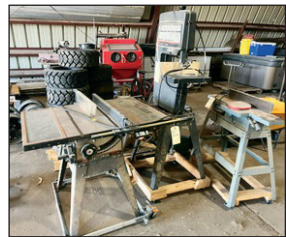

TRACTORS, SKIDLOADER, TRAILERS & EQUIPMENT

2007 Bobcat S205, 2320 Hrs, solid tires, sells w/bucket,(set of forks & extra set of 10x16.5 tires sell separate)
1964 JD 3020 gas w/WL40 loader (Syncro, WF, rear wgts, 3pt, Good)
1949 Ford 8N (WF, 3pt, Clam shell fenders, S#242621, Good)
1950 Ferguson TO20 (WF, 3pt, Clam shell fenders, S#54897, Very good)
1946 Allis C (NF, 4cyl, Rebuilt block, S#C47795, Good)
FORD 601 Select Speed (WF, Clam shell fenders, S#169923, needs carb work)
1941 JD-A (Complete, needs work)
Single axle BH trailer(12'x 80" single axle BH trailer w/lift assist ramp gate and winch)
Tandem axle BH trailer(18'x 6'2" w/BT & ramps, 3500pd axles)
Rear tractor wheel weights
15.5x30" tires & tubes
3pt 5'gyro mower
6' 3pt blade
tire rack
used tires & more

TOOLS

(2) Rolling toolboxes 11+drawers
20-ton Hyd. Shop press
Central Pneumatic sandblaster
wrenches

sockets
screwdrivers
chisels
gear pullers
Hyd. worktable
10' stepladder
Keller ladder
28' ext. ladder
4' metal break
Ridgid chop saw
(4)7.5'Weather Guard toolboxes
drill press
jacks
jack stands
bolt bin
hand tools
nails & bolts
bench grinders
pallet jack
wheelbarrow
motor stand
Ball joint kit
jack stands
extension cords
Overhead I-Bean trolley
hoist(10"x10"x18')
Ready Heater Pro 110 space heater
log chains
fence stretcher
Metal bandsaw(As-Is)

WOODWORKING

Ryobi 10" mitresaw w/stand
Craftsman 12" Bandsaw-Sander on rollers

Shop Smith
Delta 6" jointer
(2) Radial arm saws
Router
Jigsaw
Multi-tool
Table saw
and much more

LAWN & GARDEN

Gravely ZT 54XL 24HP (Good)
Craftsman LT2000 42"/22HP (Good)
Dixon Z-Turn 42"/15HP
Wheelhorse C-141 w/Snowblower (As-Is)
AC 410 w/42" deck & 36" tiller(As-Is)
Self-propelled Rear tiller(good)
Craftsman walk-behind tiller
Land roller
Pull-behind thatcher
Aluminum Tri-fold ramps & more.