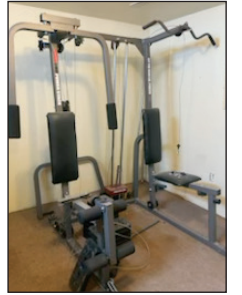

TRACTORS, SKIDLOADER, TRAILERS & EQUIPMENT

2007 Bobcat S205, 2320 Hrs, solid tires, sells w/bucket,(set of forks & extra set of 10x16.5 tires sell separate)
1964 JD 3020 gas w/WL40 loader (Syncro, WF, rear wgts, 3pt, Good)
1949 Ford 8N (WF, 3pt, Clam shell fenders, S#242621, Good)
1950 Ferguson TO20 (WF, 3pt, Clam shell fenders, S#54897, Very good)
1946 Allis C (NF, 4cyl, Rebuilt block, S#C47795, Good)
FORD 601 Select Speed (WF, Clam shell fenders, S#169923, needs carb work)
1941 JD-A (Complete, needs work)
Single axle BH trailer(12'x 80" single axle BH trailer w/lift assist ramp gate and winch)
Tandem axle BH trailer(18'x 6'2" w/BT & ramps, 3500pd axles)
Rear tractor wheel weights
15.5x30" tires & tubes
3pt 5'gyro mower
6' 3pt blade
tire rack
used tires & more